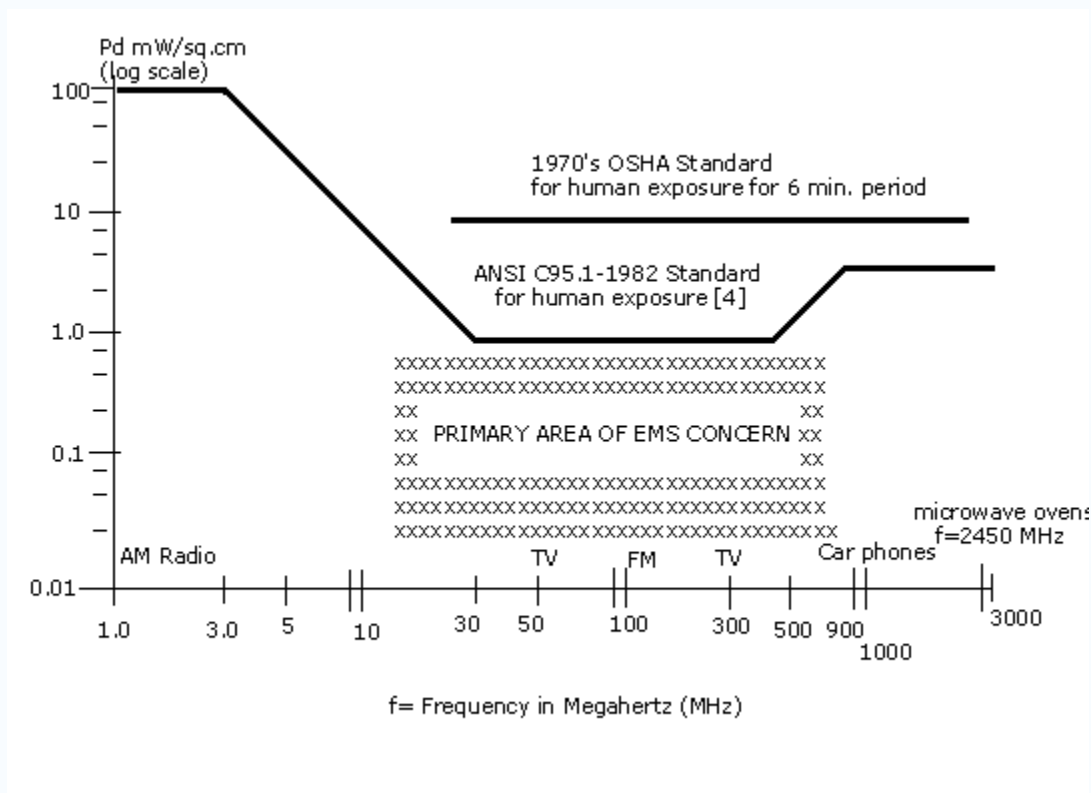

EMF Readings

New Style 2007 TheraSauna®

What is EMF?

“The energy that radiates from all things in nature and from man-made electronic systems. It includes cosmic rays, gamma rays, x-rays, ultraviolet light, visible light, infrared light, radar, microwaves, TV, radio, cell phones and all electronic transmission systems. Electromagnetic radiation is made up of electric and magnetic fields that move at right angles to each other at the speed of light. See [spectrum](#).”

<http://www.techweb.com/encyclopedia/defineterm.jhtml?term=electromagneticradiation>

http://www.osha.gov/SLTC/radiofrequencyradiation/electromagnetic_fieldmemo/electromagnetic.html

QCA Spas purchased a Gauss Meter to measure the EMF in the TheraSauna®. As you can see by the chart above, the area of concern is a reading greater than 10. The TheraSauna's® TheraMitters™ were tested at various angles and distances. Sample readings were taken outside the sauna, inside the sauna, in a close proximity to the TheraMitters™ as well as at a distance. The TheraSauna® was measured when it was off, when it was on, while it was warming up, and once it reached temperature. QCA Spas is pleased to announce that the TheraSauna® passed the EMF testing with flying colors. A TV, Computer, Fluorescent Light or Cell Phone gives off considerably more EMF than the TheraSauna®.